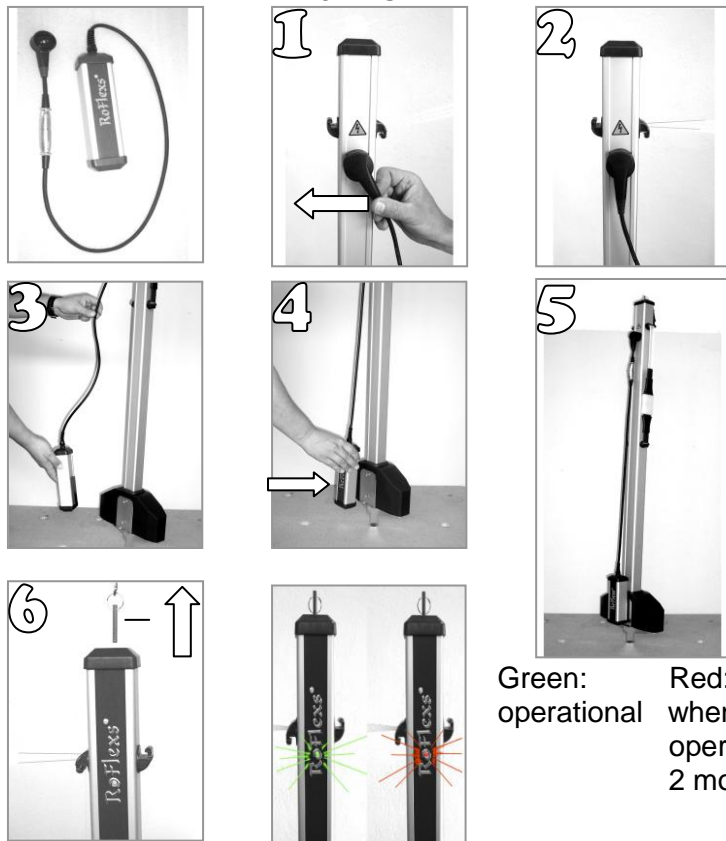

Operation with Car Connection Cable (optional)

Battery Operation

Green: operational
 Red: when flashing red, operation for approx. 2 more hours is possible

User Instructions

RoFlex Powered Premium System

with integrated energiser