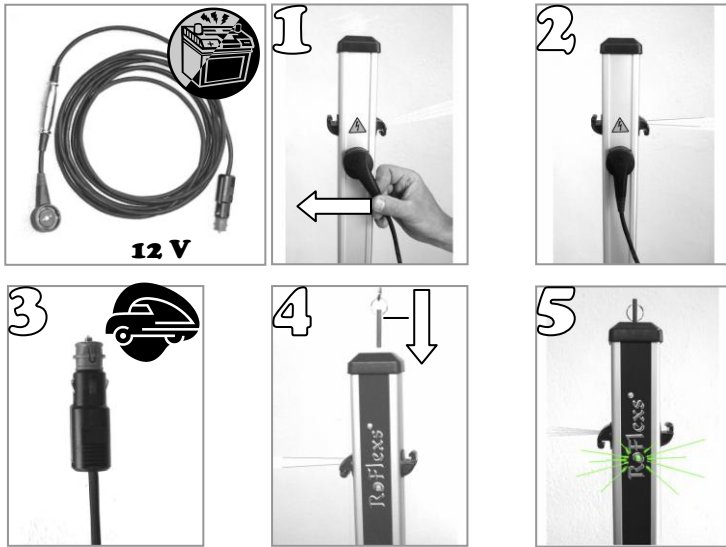

Operation with Car Connection Cable (optional)

Battery Operation

Green: operational
 Red: when flashing red, operation for approx. 2 more hours is possible

User Instructions

RoFlex Powered Premium System

with integrated energiser